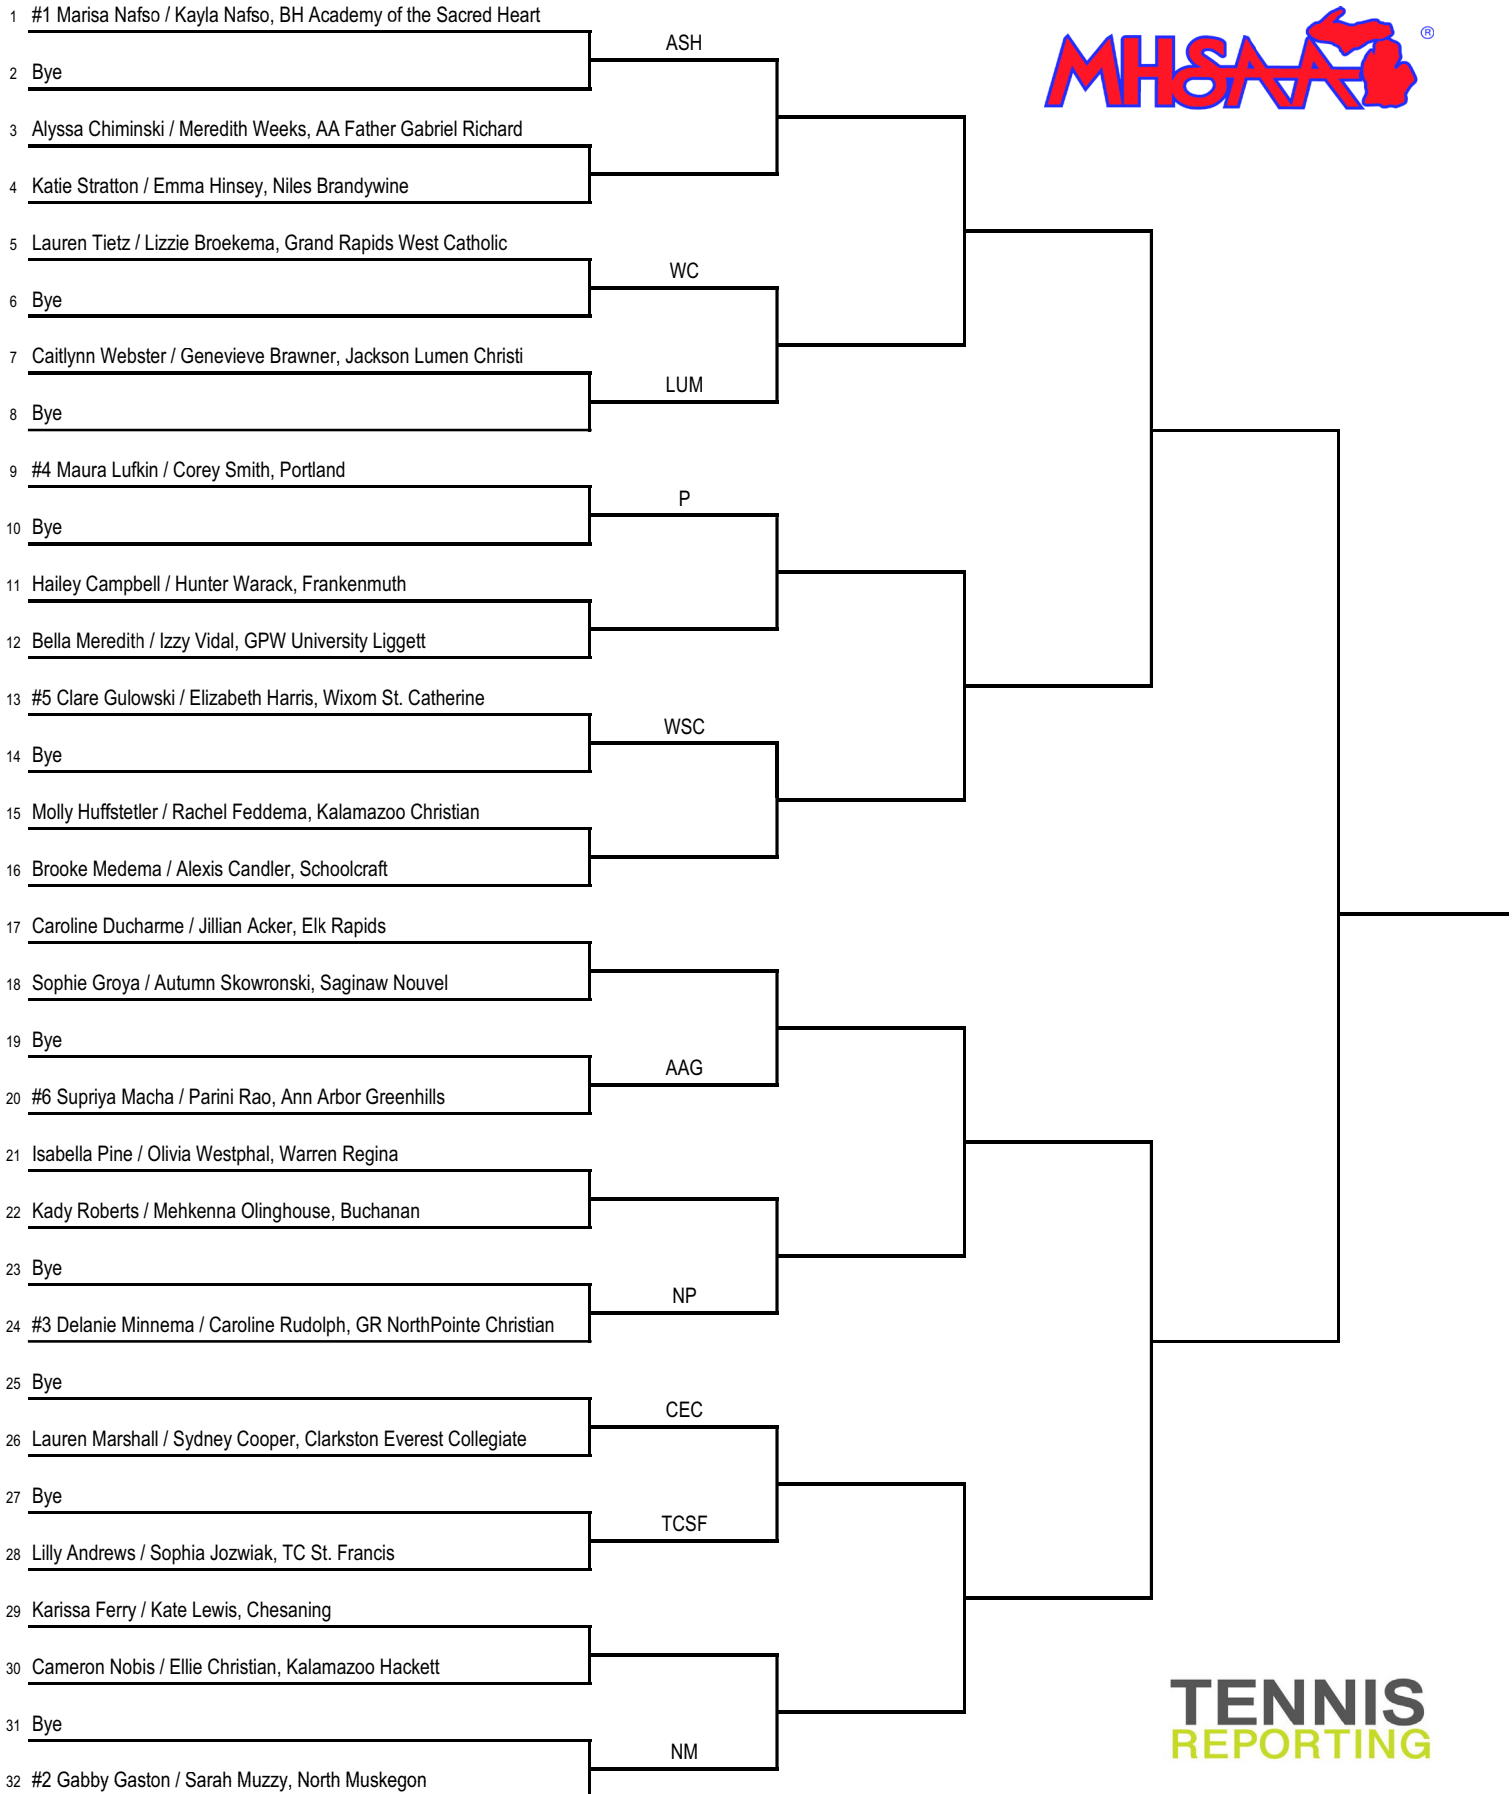

No. 3 Singles Flight

2021 MHSAA LP Division 4 Girls Tennis Finals - Kalamazoo Area - June 3-4

No. 4 Singles Flight

2021 MHSAA LP Division 4 Girls Tennis Finals - Kalamazoo Area - June 3-4

No. 1 Doubles Flight