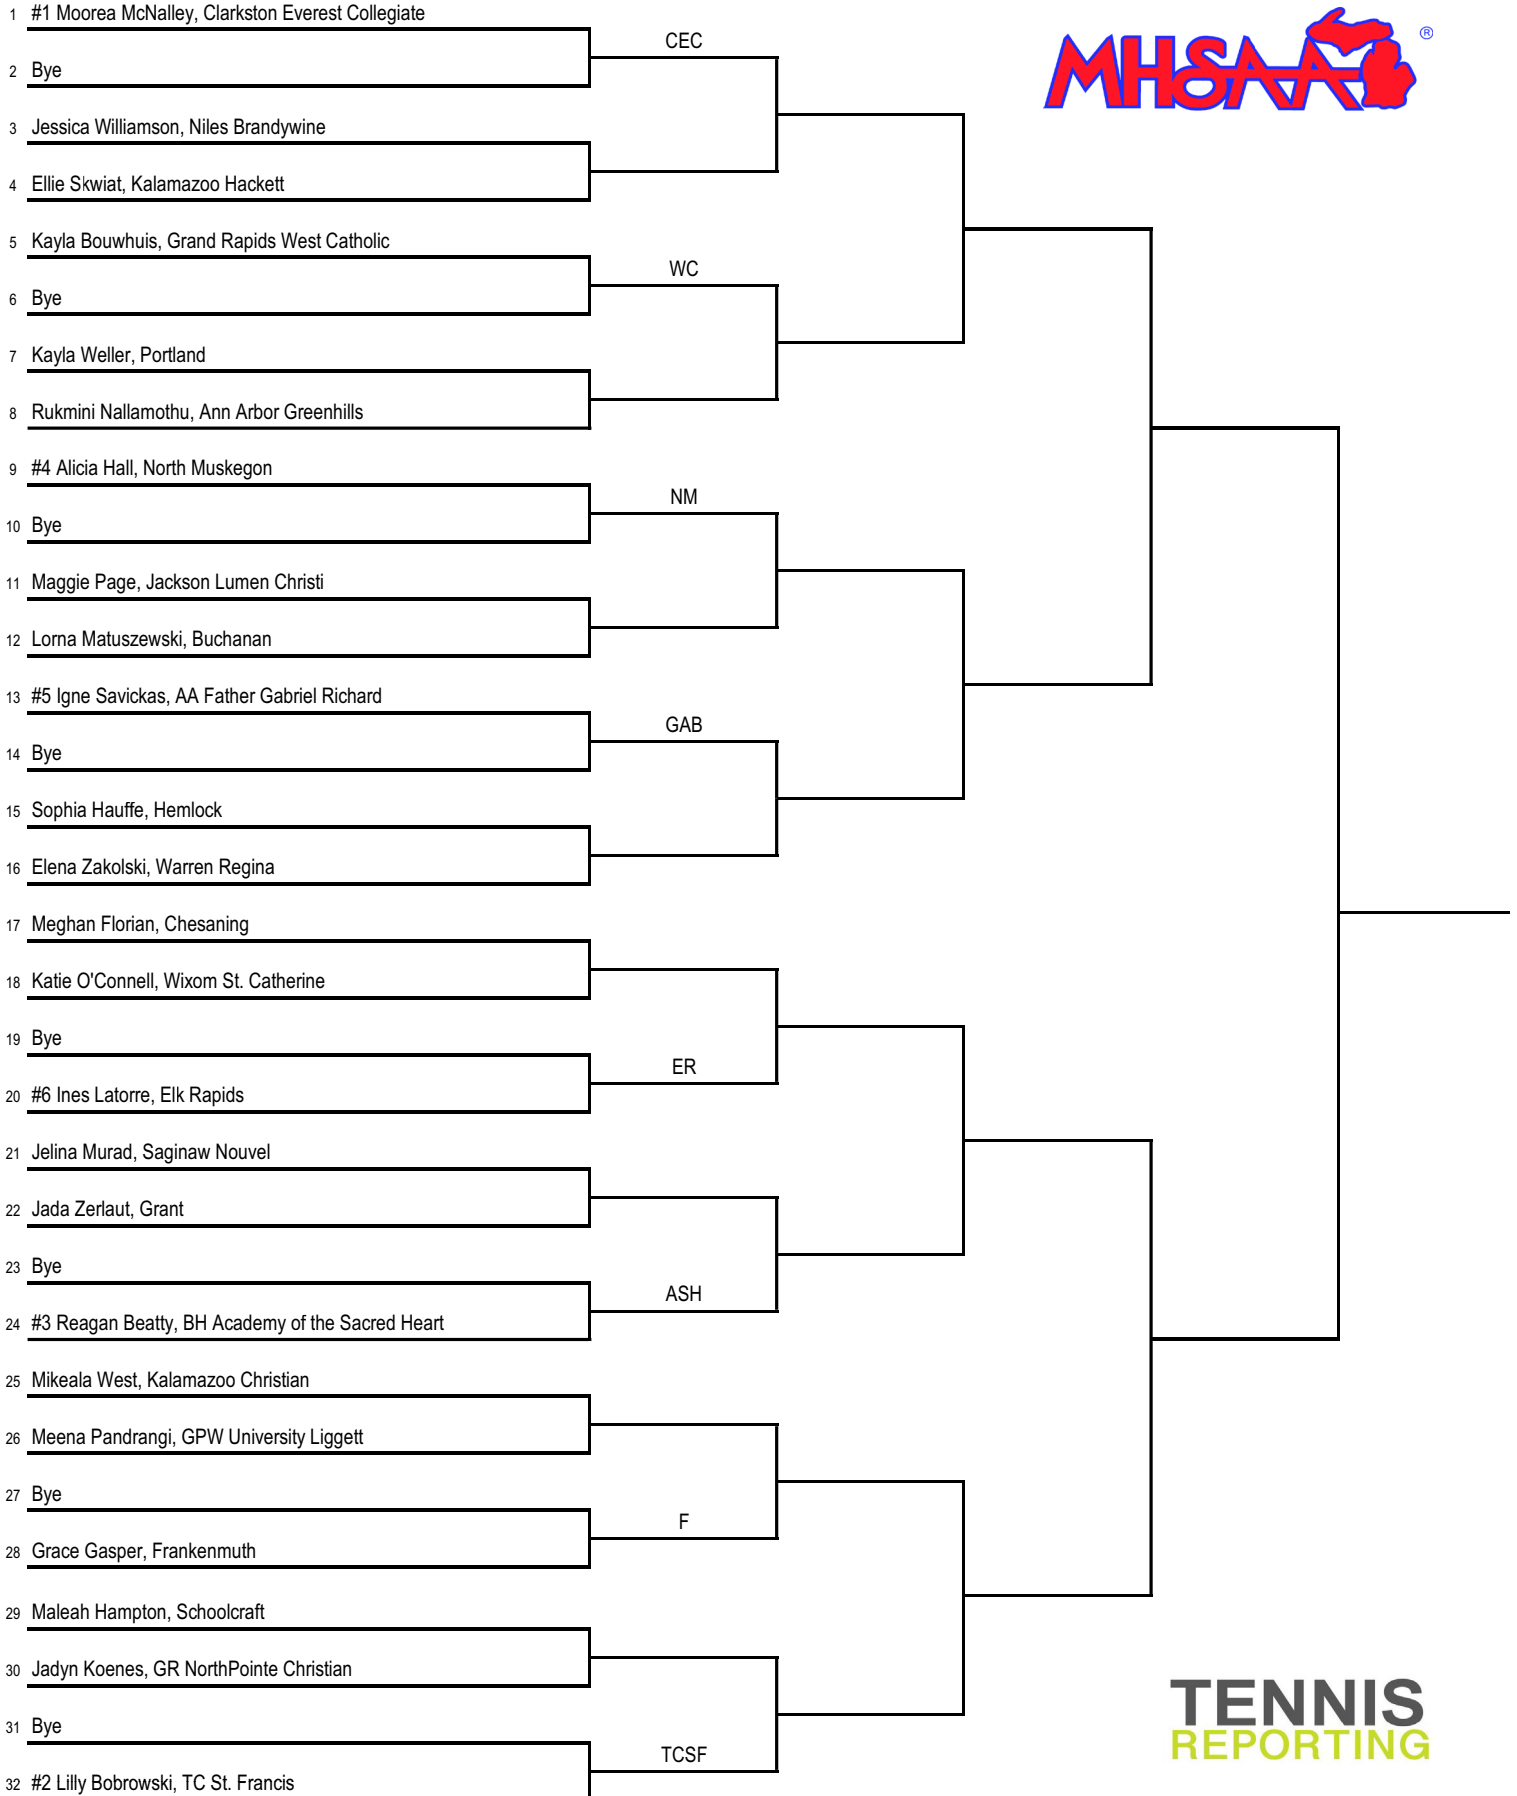

2021 MHSAA LP Division 4 Girls Tennis Finals - Kalamazoo Area - June 3-4

No. 1 Singles Flight