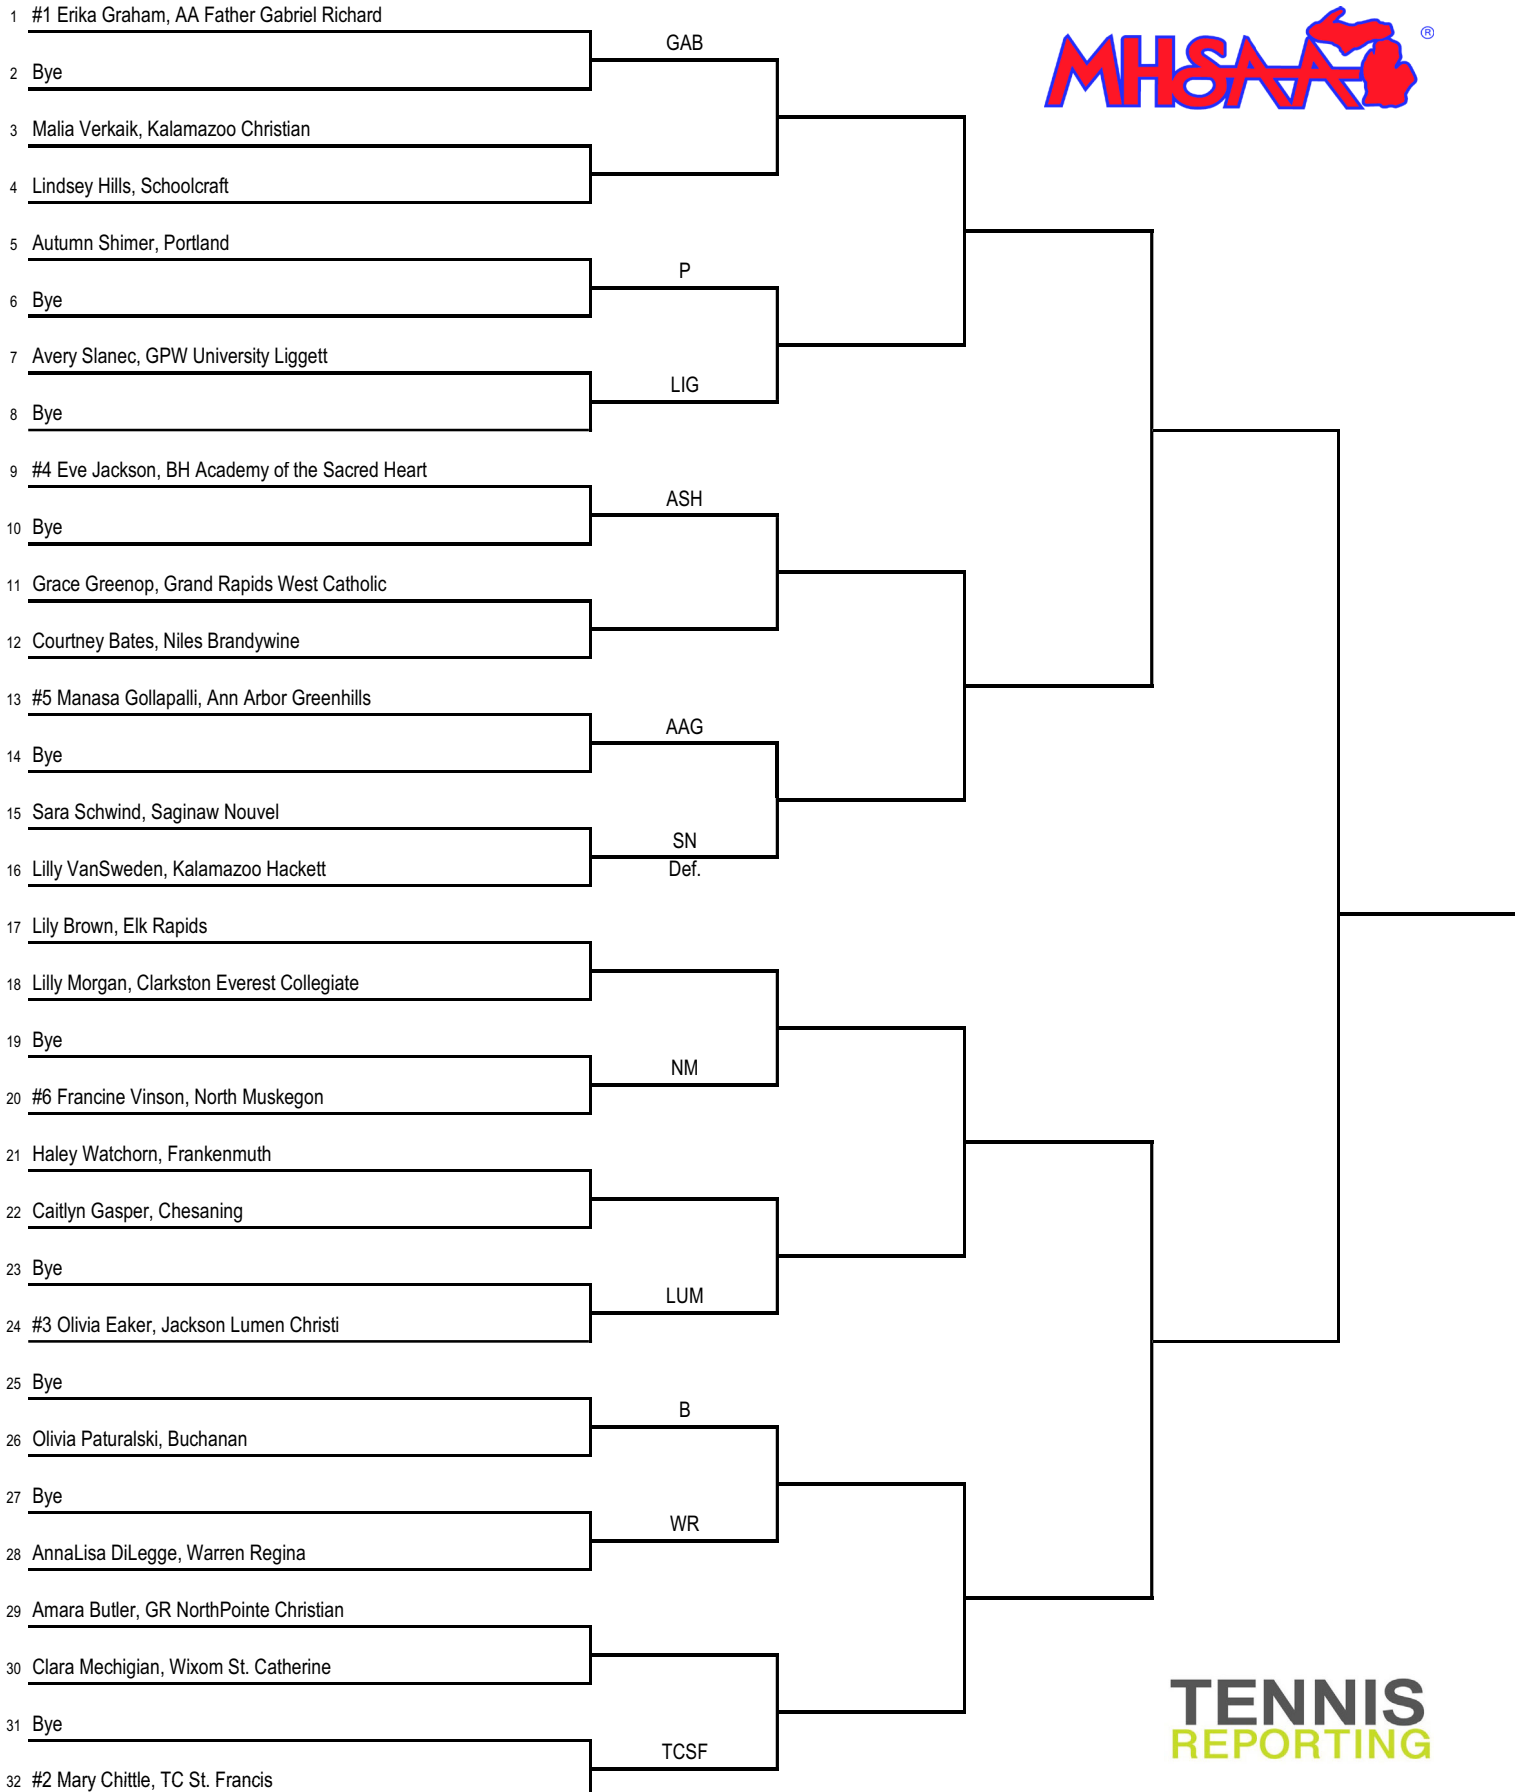

2021 MHSAA LP Division 4 Girls Tennis Finals - Kalamazoo Area - June 3-4

No. 4 Singles Flight