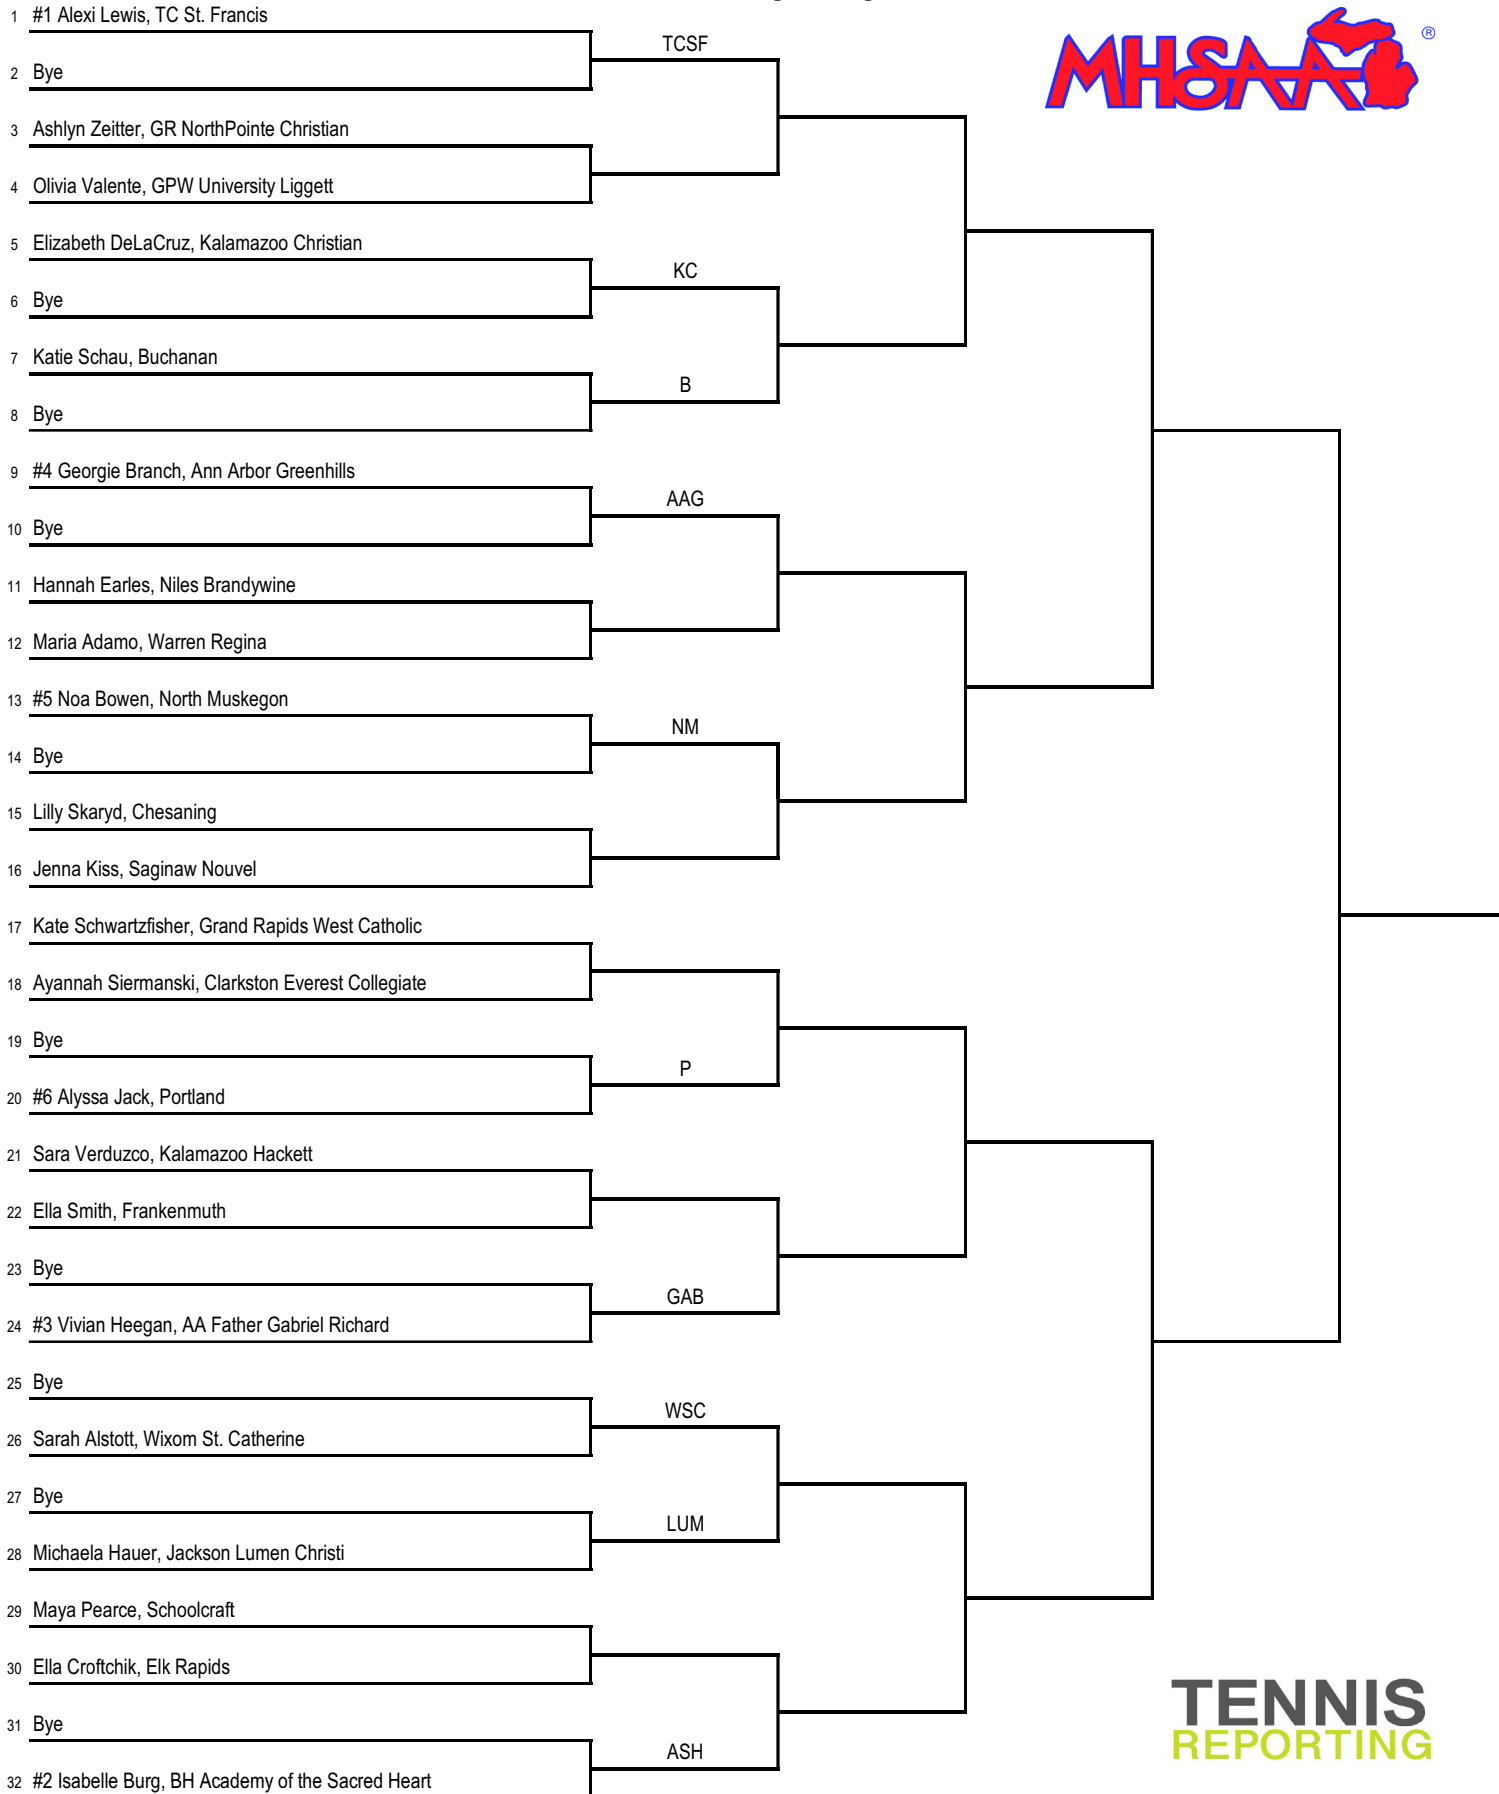

2021 MHSAA LP Division 4 Girls Tennis Finals - Kalamazoo Area - June 3-4

No. 1 Singles Flight

2021 MHSAA LP Division 4 Girls Tennis Finals - Kalamazoo Area - June 3-4

No. 2 Singles Flight

2021 MHSAA LP Division 4 Girls Tennis Finals - Kalamazoo Area - June 3-4