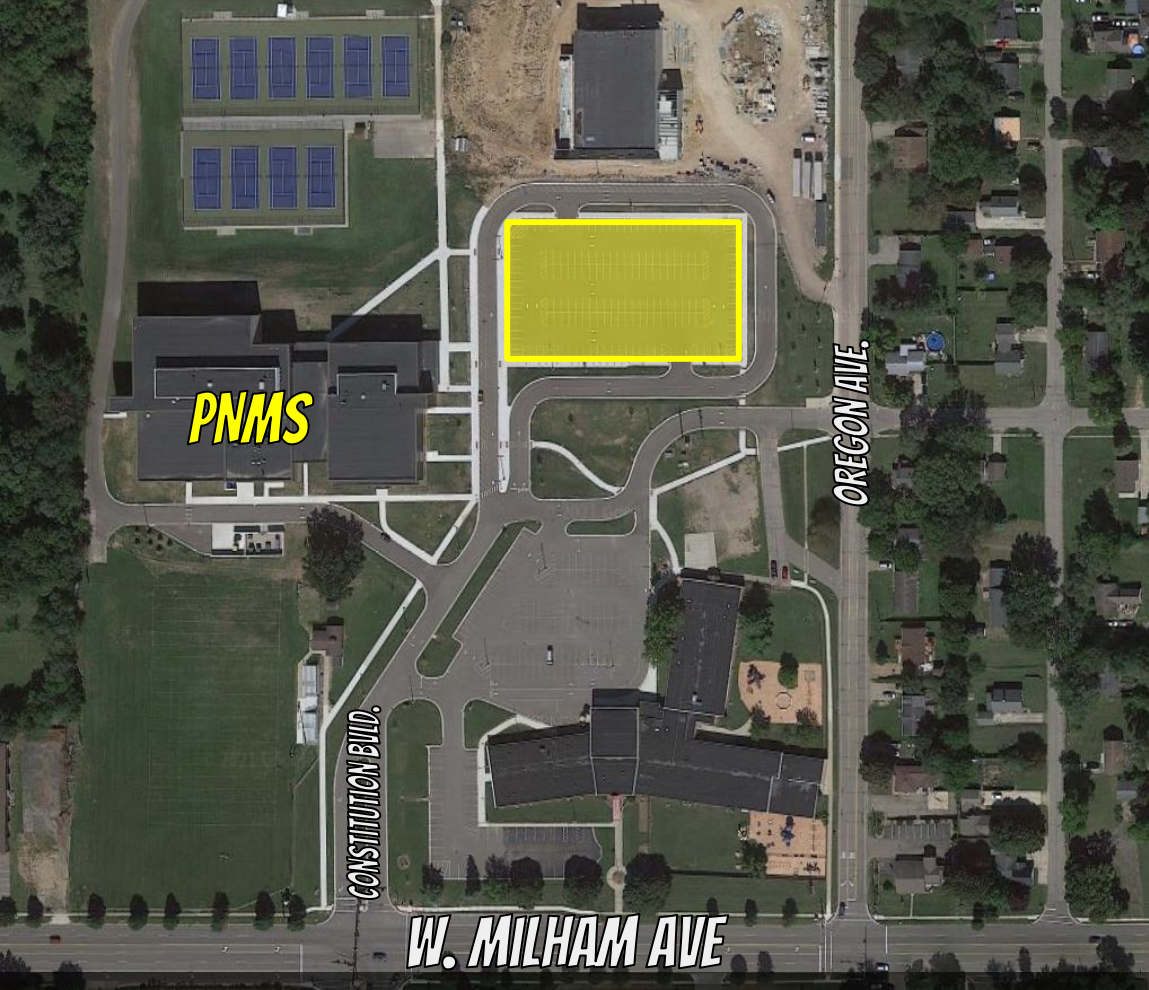

**Parking for D4 Girls Tennis
Finals @ Portage Northern**

**Thursday, June 3rd and
Friday, June 4th:**

**Park in Yellow Lot off of W.
Milham Ave. East of Portage
North Middle School**

Address for GPS:

**1100 W Milham Ave, Portage,
MI 49024**