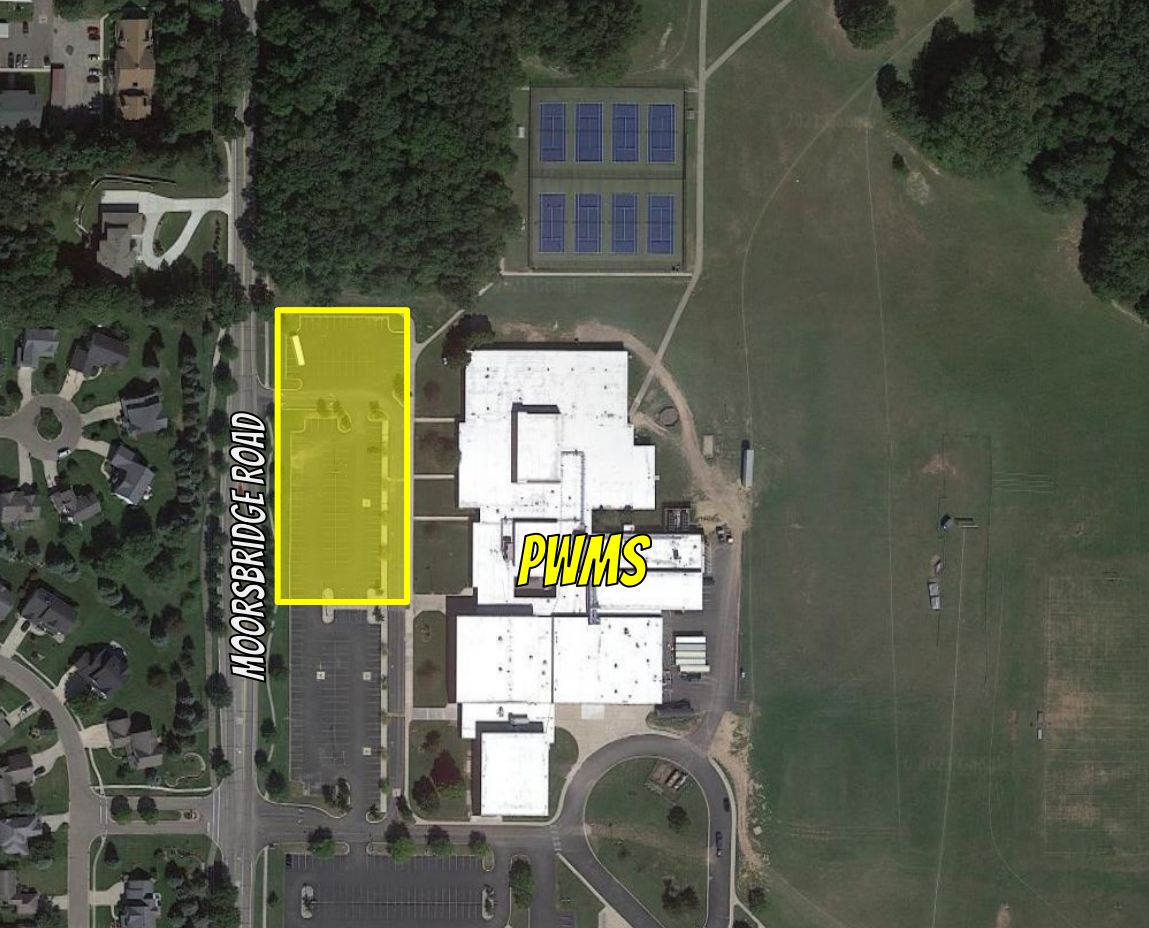

Address for GPS:
8107 Mustang Drive
Portage, MI 49002

Friday, June 4th:
Park in Green Lots off of S.
Westnedge Ave.

Address for GPS:
8305 S Westnedge Ave,
Portage, MI 49002

**Parking for D4 Girls Tennis
Finals @ Portage Northern**

**Thursday, June 3rd and
Friday, June 4th:**

**Park in Yellow Lot off of W.
Milham Ave. East of Portage
North Middle School**

Address for GPS:

**1100 W Milham Ave, Portage,
MI 49024**

**Parking for D4 Girls Tennis
Finals @ West Middle School**