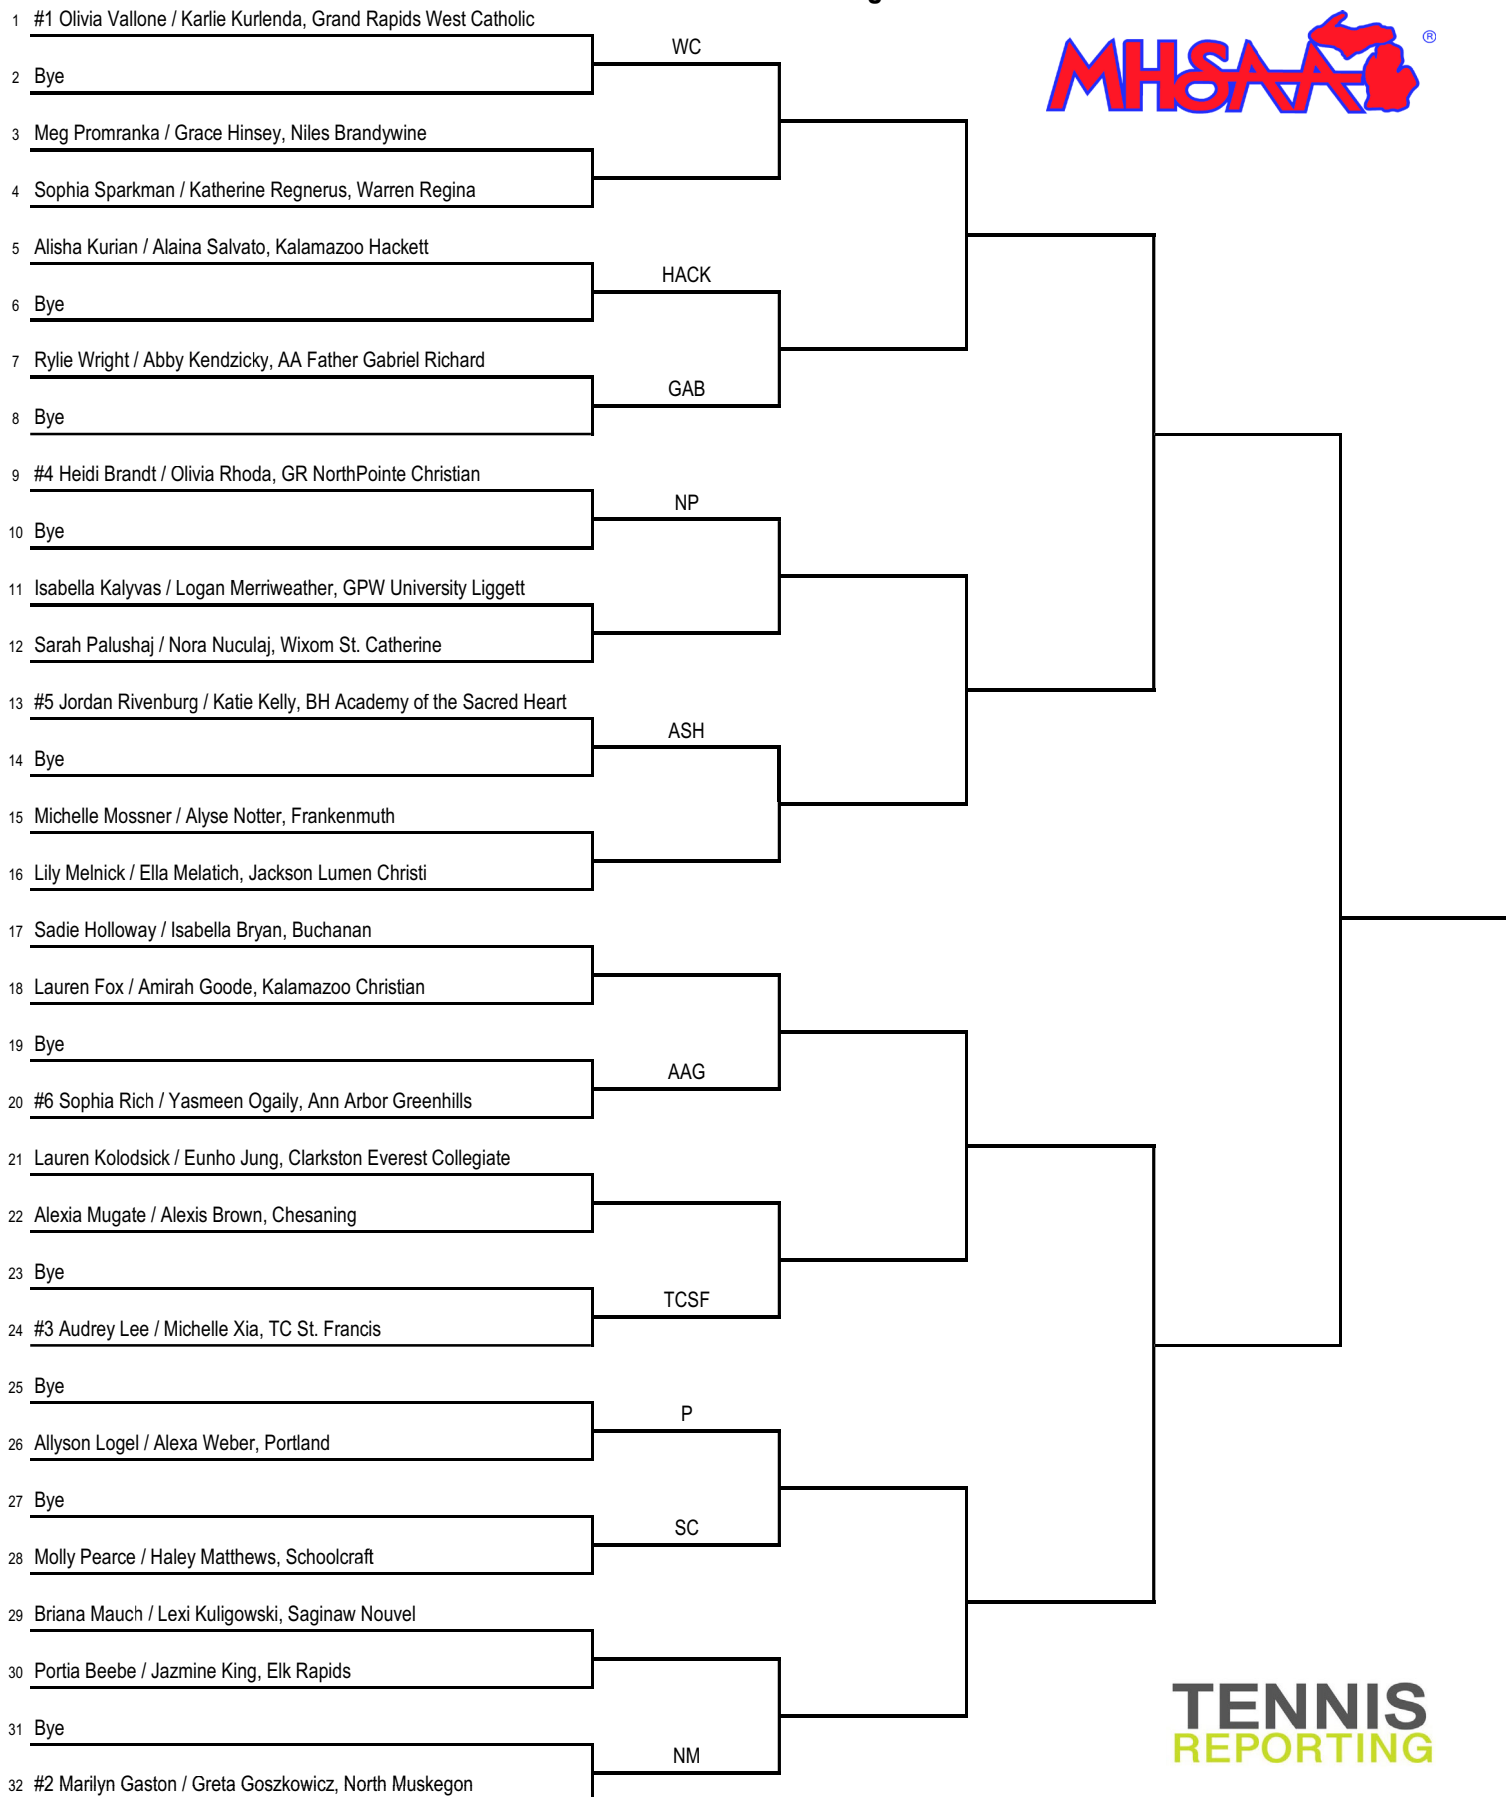

2021 MHSAA LP Division 4 Girls Tennis Finals - Kalamazoo Area - June 3-4

No. 4 Doubles Flight