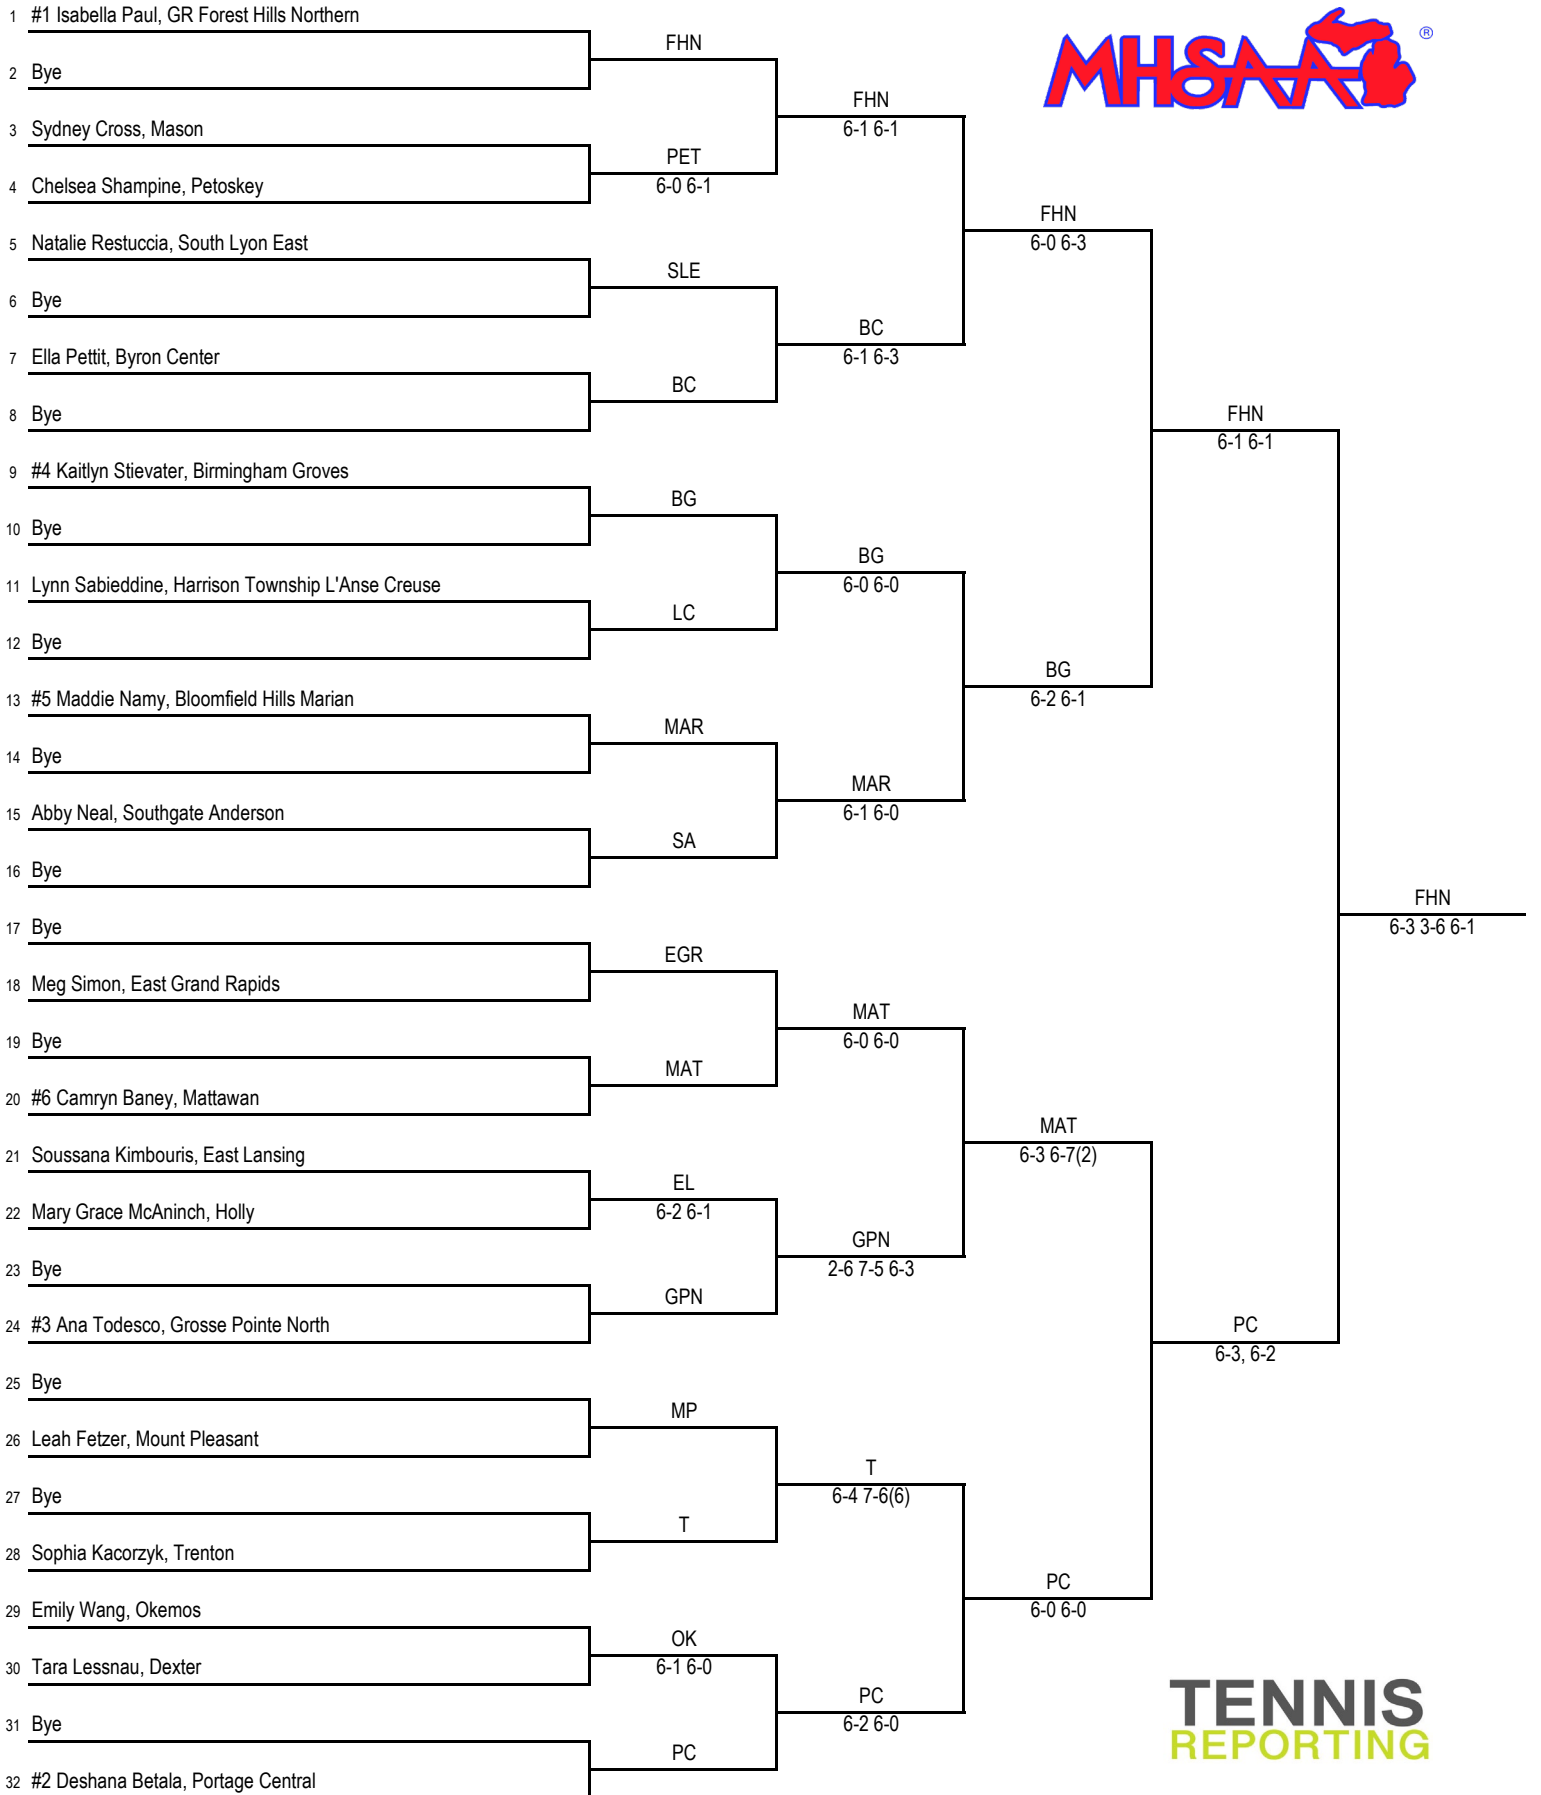

2021 MHSAA LP Division 2 Girls Tennis Finals - Midland Area - June 4-5

No. 2 Singles Flight