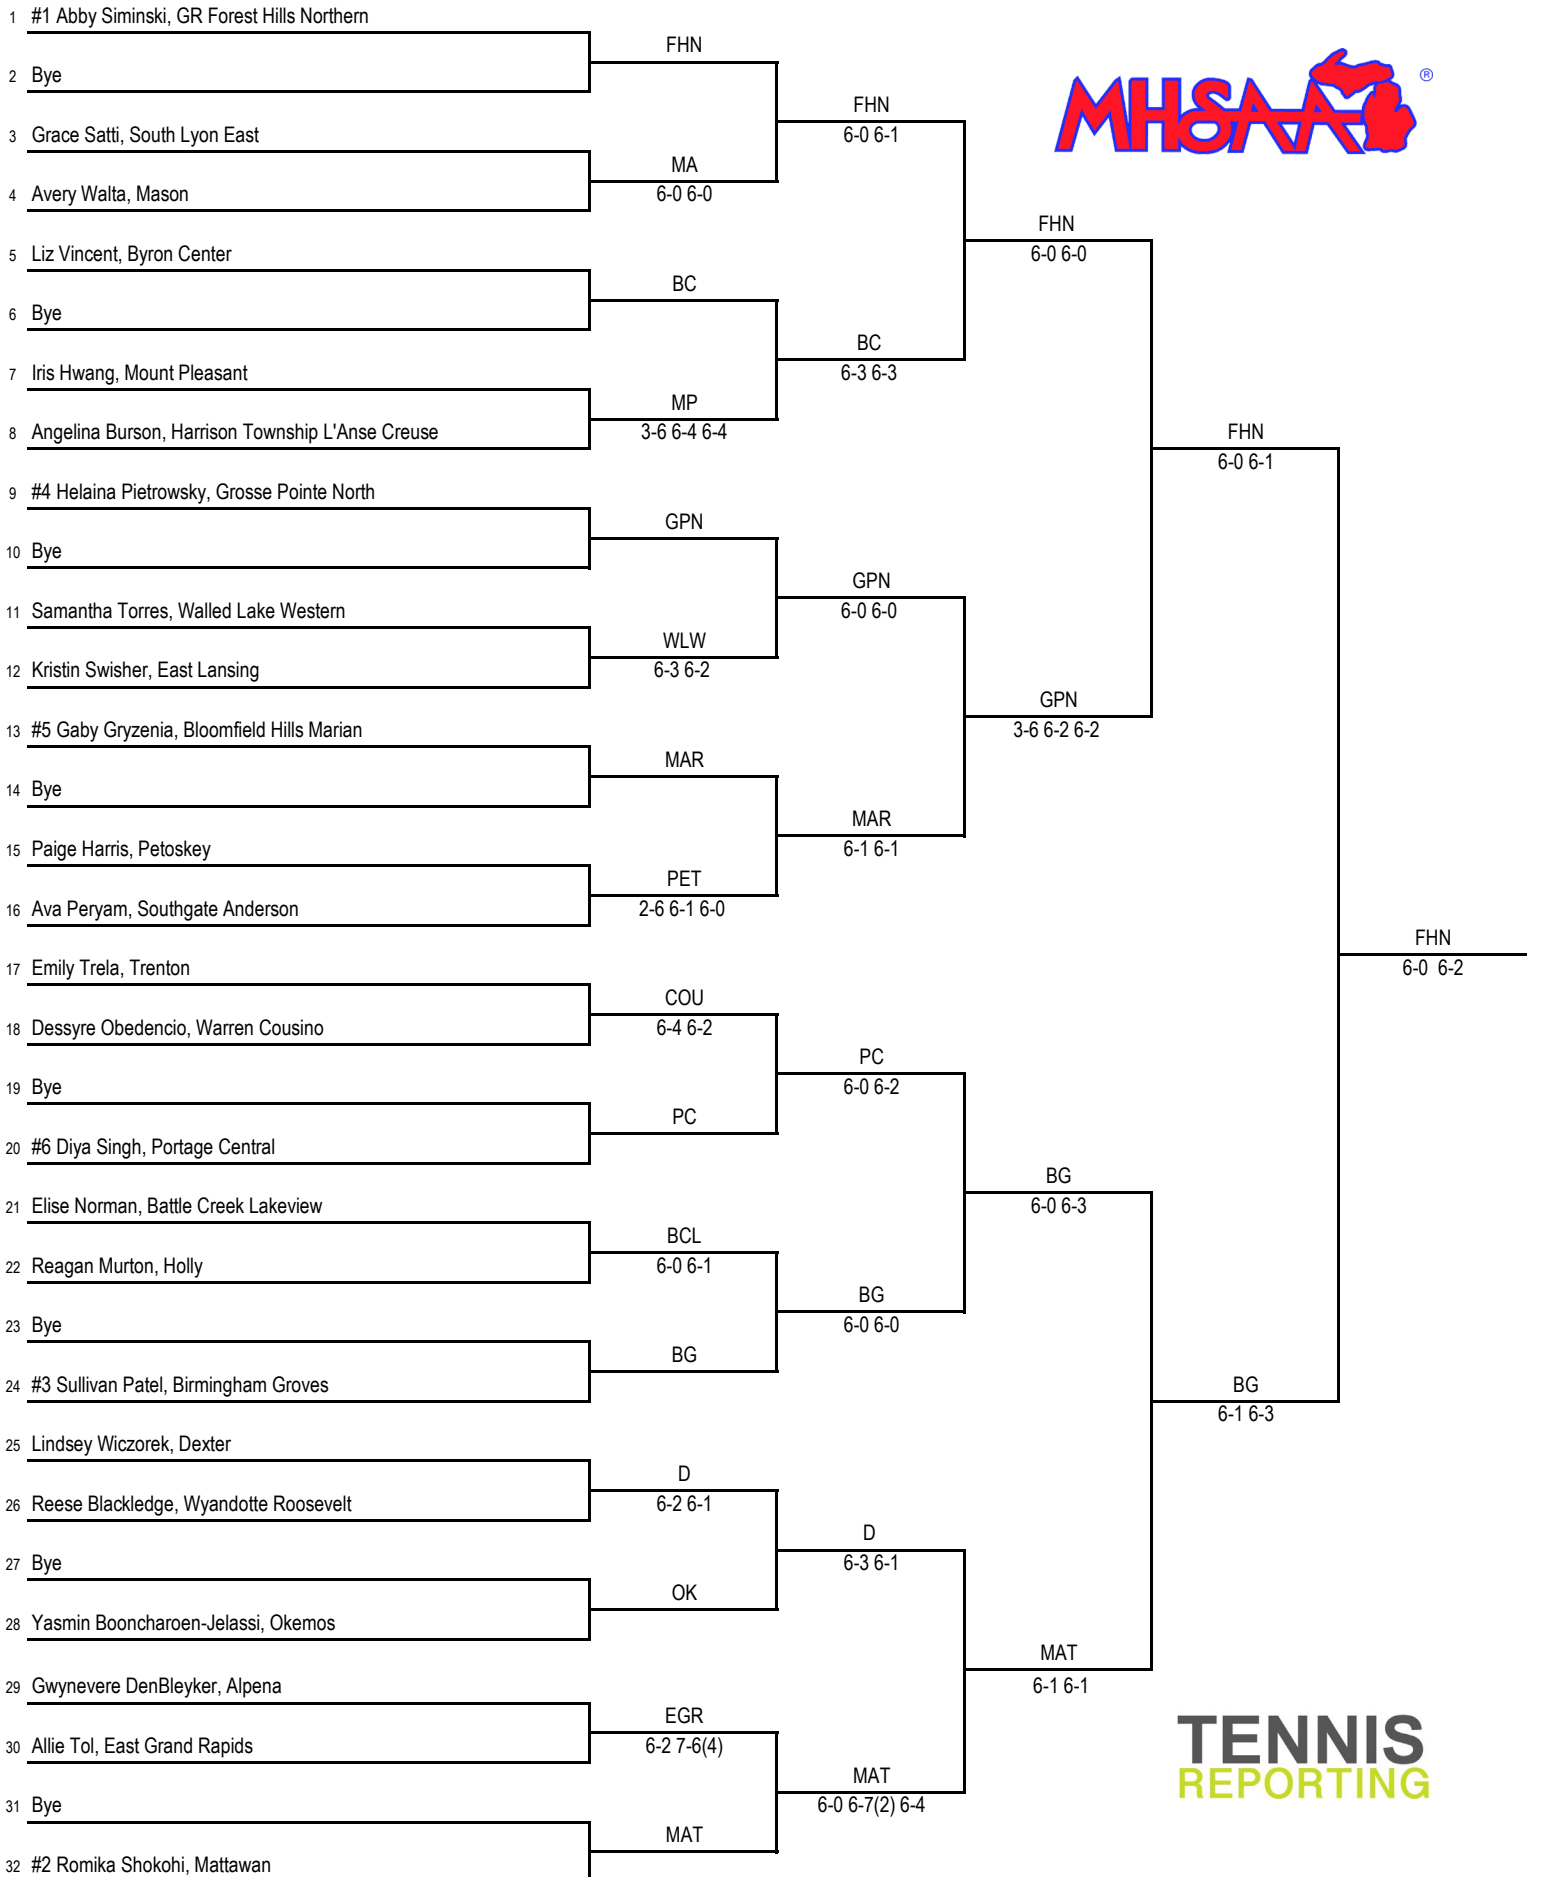

2021 MHSAA LP Division 2 Girls Tennis Finals - Midland Area - June 4-5

No. 1 Singles Flight