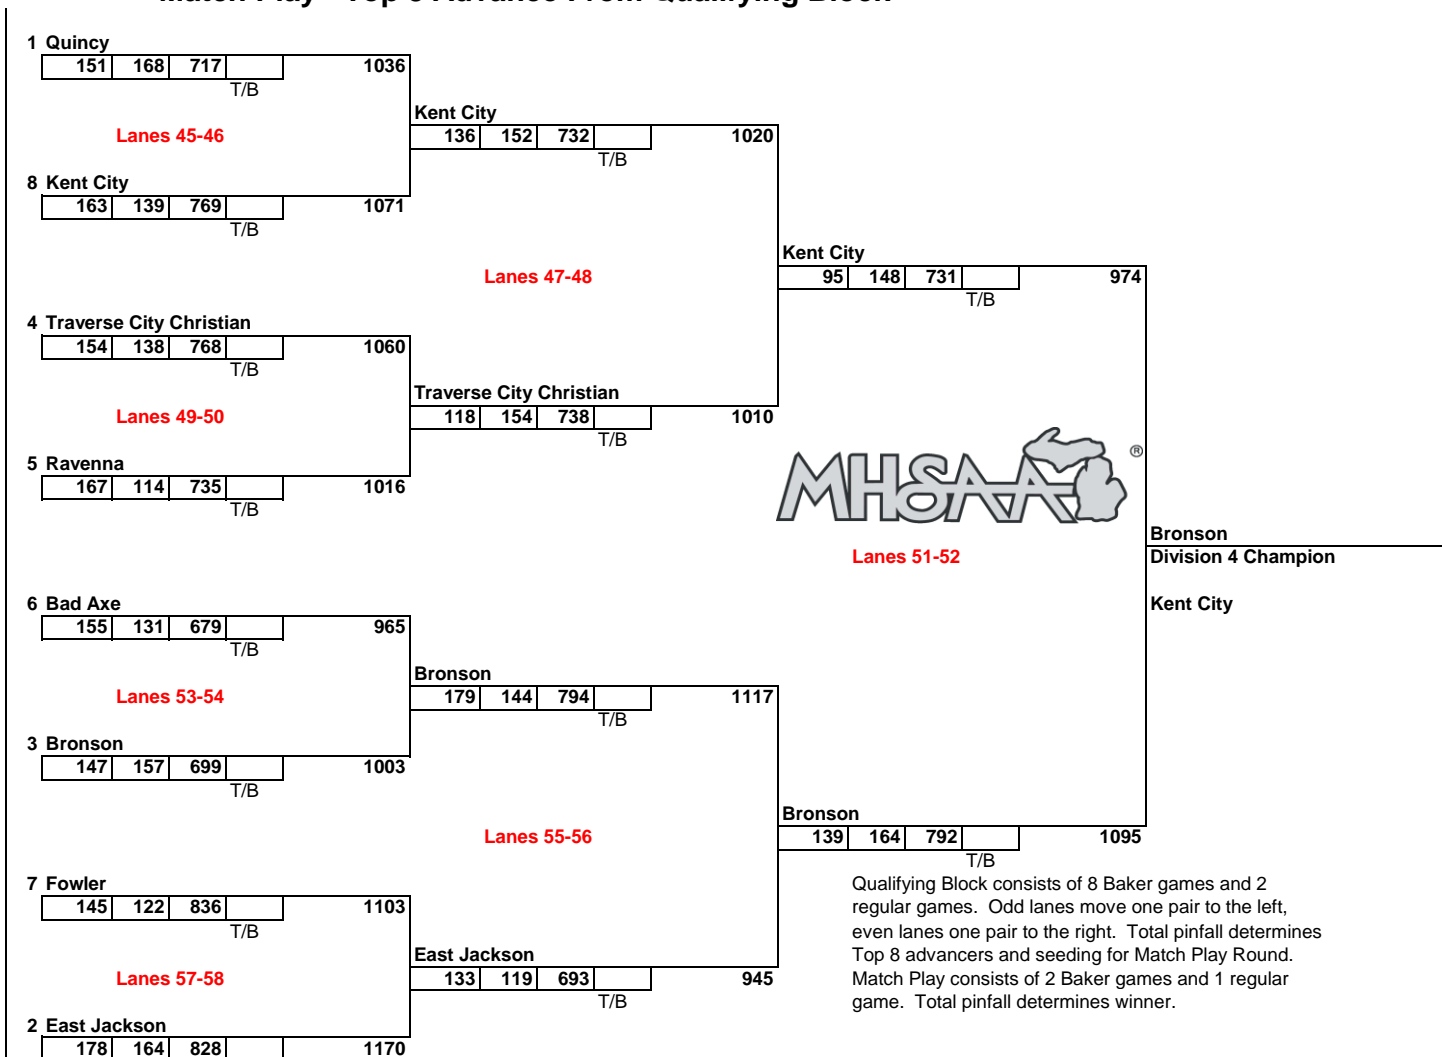

TEAM FINALS - DIVISION 4 GIRLS
Royal Scot - Lansing, Michigan
March 6, 2020

Match Play - Top 8 Advance From Qualifying Block

Starting Lanes	Qualifying Round
49	Bad Axe
54	Bronson
55	Burton Bendle
53	Byron
42	Clinton
48	East Jackson
43	Fowler
40	Kent City
50	Madison Heights Bishop Foley
45	Oscoda
52	Pittsford
46	Quincy
39	Ravenna
56	Riverview Gabriel Richard
44	Rogers City
41	Sandusky
47	Traverse City Christian
51	Unionville-Sebewaing

**CHAMPIONSHIP
Team Match Play**

Year:	2020
Division:	D4 Girls

TEAM: KENT CITY

Baker Games	Score
Game #1	95
Game #2	148

Regular Game Bowler Name	Score
Madi Brake	125
Mia Schwartz	138
Lauren Witt	155
Abby Pecynski	168
Peytin Brake	145

BAKER TOTAL **243** + REGULAR GAME TOTAL **731** = TOTAL PINFALL **974**

Coach Signature

TEAM: BRONSON

Baker Games	Score
Game #1	139
Game #2	164

Regular Game Bowler Name	Score
Jezirae Hyska	
Mia VanAtta	
Harlee Davis	157
Idalia Hernandez	151
Hilary Davis	124
Aubrey Weinberg	176
Dakota Smith	184