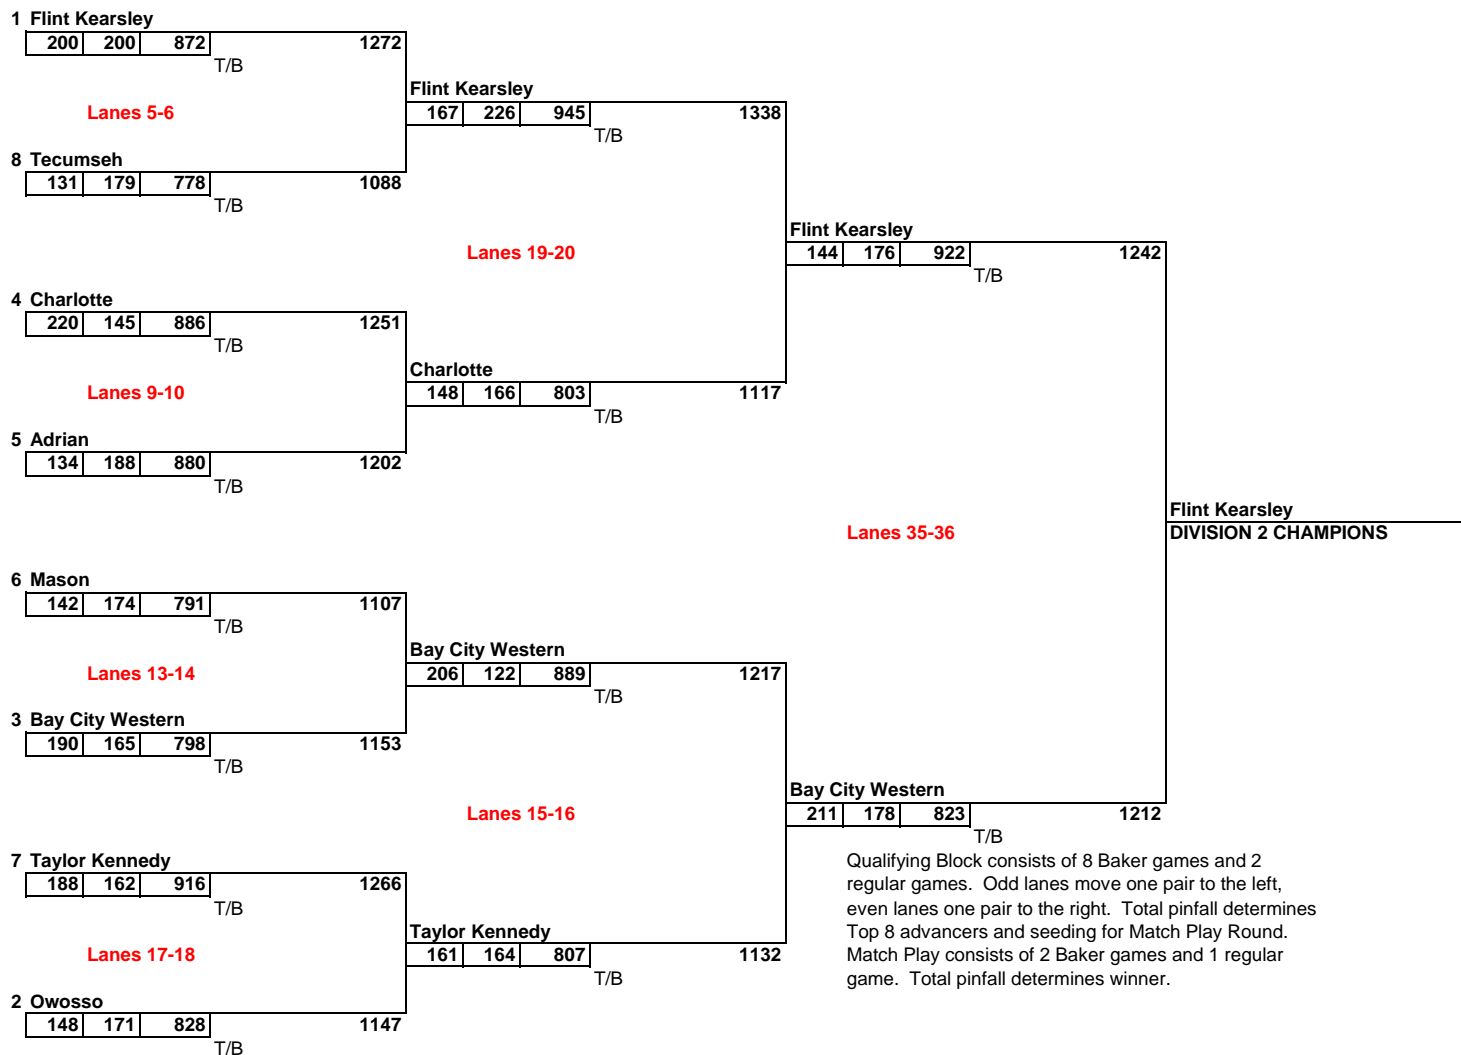

**TEAM FINALS - DIVISION 2 GIRLS**  
**Century Lanes - Waterford, Michigan**  
**March 6, 2015**

**QUALIFYING BLOCK**

**STARTING LANE ASSIGNMENT**

- 20 Adrian
- 18 Bay City Central
- 12 Bay City John Glenn
- 6 Bay City Western
- 4 Charlotte
- 10 Coldwater
- 5 Flint Kearsley
- 3 Grand Rapids Northview
- 17 Mason
- 9 Muskegon Reeths-Puffer
- 11 Owosso
- 13 South Lyon
- 19 St. Clair Shores Lake Shore
- 16 Sturgis
- 14 Taylor Kennedy
- 8 Tecumseh
- 7 Warren Regina
- 15 Wyoming

**MATCH PLAY - TOP 8 ADVANCE FROM QUALIFYING BLOCK**

CHAMPIONSHIP  
Team Match Play

Year:	2015
Division:	D2 Girls

TEAM: **FLINT KEARSLEY**

Baker Games	Score
Game #1	144
Game #2	176

Regular Game Bowler Name	Score
Kayla Emmendorfer (split)	149
Morgan Stephens (split)	
Alleza Flood	199
Haleigh Rybka	188
Teagan MacDonald (split)	148
Dani Doolan (split)	
Hannah Ploof	238

BAKER TOTAL **320** + REGULAR GAME TOTAL **922** = TOTAL PINFALL **1242**

\_\_\_\_\_  
Coach Signature

TEAM: **BAY CITY WESTERN**

Baker Games	Score
Game #1	211
Game #2	178

Regular Game Bowler Name	Score
Alexia Richard	134
Kayla Gilbert	177
Anna Kuehne	163
Megan Rabideay	171
Storm Butler	178
Samantha Rochow	