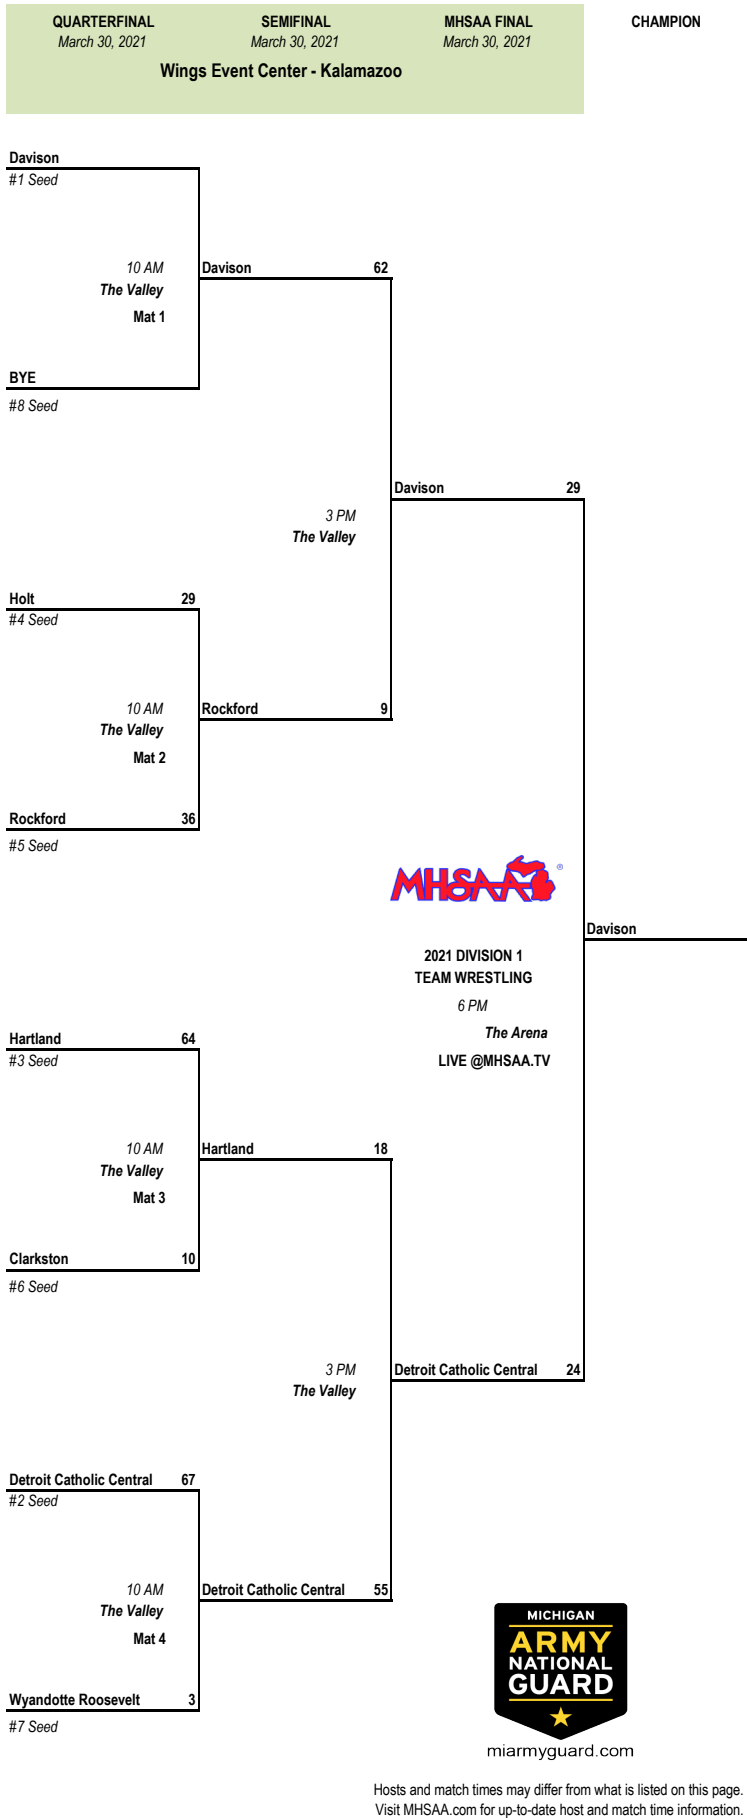

REGIONAL SEMIFINAL March 24, 2021	REGIONAL FINAL March 24, 2021	QUARTERFINALIST
Midland D101 Traverse City West	Midland 12	
BYE D102 Saginaw Heritage	R101 Davison	Davison
Port Huron Northern 6 D103 Lapeer	Davison 65	
Davison 67 D104 Fenton		
Clarkston 36 D105 Waterford Mott	Clarkston 38	
Romeo 28 D106 Lake Orion	R102 Clarkston	Clarkston
RH Stoney Creek 46 D107 RH Stoney Creek	RH Stoney Creek 33	
Utica Ford 31 D108 Utica Ford		
Rockford 70 D109 Rockford	Rockford 37	
Kalamazoo Central 10 D110 Kalamazoo Central	R103 Rockford	Rockford
Grand Haven 32 D111 Grand Haven	Grandville 16	
Grandville 37 D112 Jenison		
BC Lakeview 11 D113 Portage Northern	Holt 43	
Holt 64 D114 Holt	R104 Brighton	Holt
BYE D115 Grand Ledge	Brighton 20	
Brighton D116 Howell		
Westland John Glenn 31 D117 Westland John Glenn	Westland John Glenn 32	
Livonia Franklin 30 D118 Livonia Franklin	R105 Wyandotte Roosevelt	Wyandotte Roosevelt
BYE D119 Temperance Bedford	Wyandotte Roosevelt 33	
Wyandotte Roosevelt D120 Lincoln Park		
BYE D121 Dexter	Saline 22	
Saline D122 Saline	R106 Detroit Catholic Central	Detroit Catholic Central
BYE D123 Salem	Detroit Catholic Central 60	
Detroit Catholic Central D124 Detroit Catholic Central		
Hartland 82 D125 Hartland	Hartland 78	
West Bloomfield 0 D126 West Bloomfield	R107 Detroit U-D Jesuit	Hartland
Bloomfield Hills 39 D127 Birmingham Groves	Bloomfield Hills 6	
Detroit U-D Jesuit 38 D128 Detroit U-D Jesuit		
Macomb Dakota D129 Chippewa Valley	Macomb Dakota 46	
BYE D130 L'Anse Creuse	R108 Warren DeLaSalle	Macomb Dakota
BYE D131 Warren Mott	Warren DeLaSalle 24	
Warren DeLaSalle D132 Warren DeLaSalle		