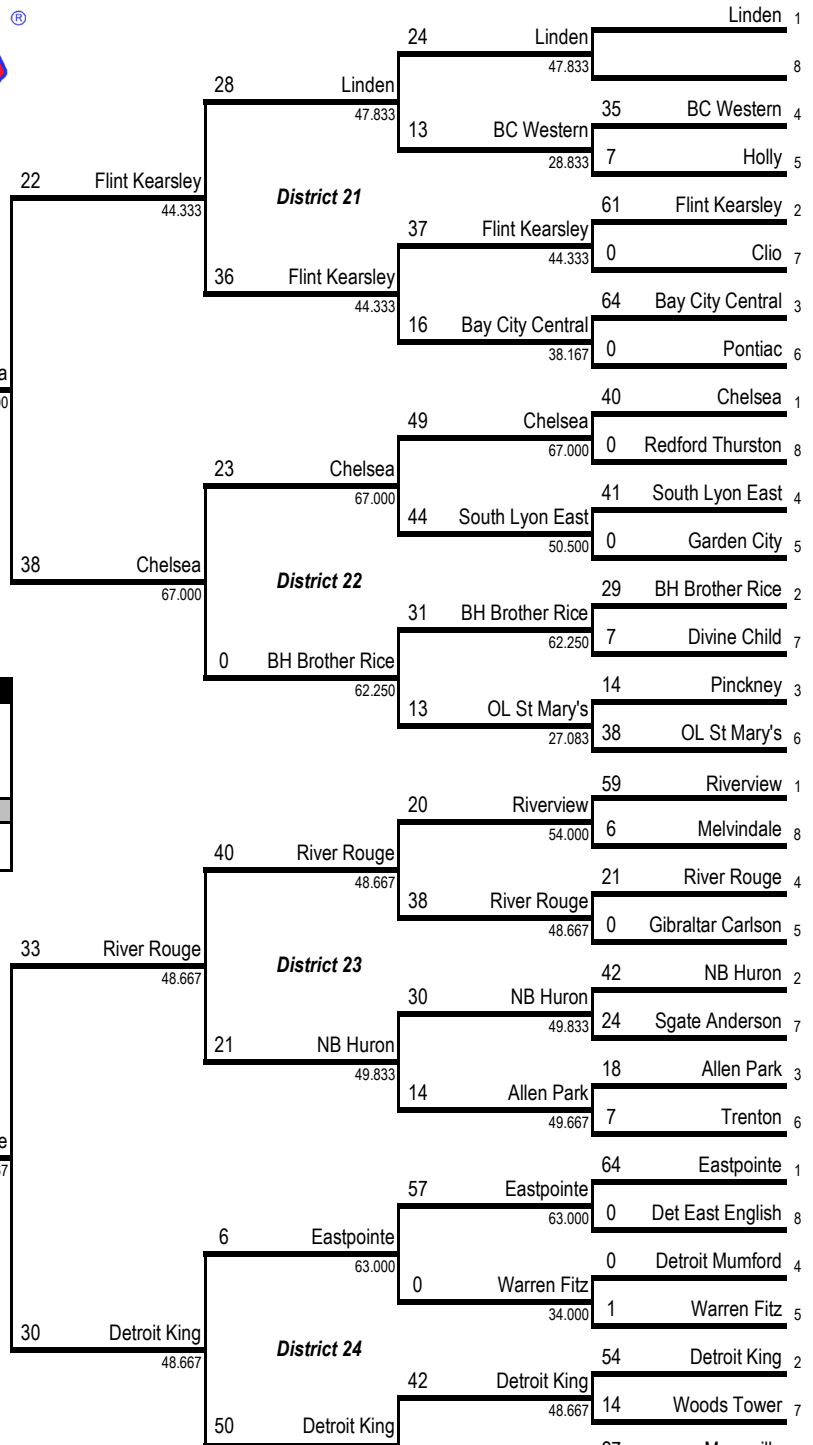

DISTRICT 1ST RD

DISTRICT SEMIS

DISTRICT FINALS

REGIONALS

SEMIFINALS

SEMIFINALS

REGIONALS

DISTRICT FINALS

DISTRICT SEMIS

DISTRICT 1ST RD

# DIVISION 3

11-Player Football

3	Fowlerville	10		
			Fowlerville	13
				60.167
6	Haslett	0		
				42.400

For game dates, times and locations, visit [MHSAA.com](http://MHSAA.com).

			Marysville	21
				marysville 3
				48.667
			17	
				42.000
			12	
			Harper Woods	6