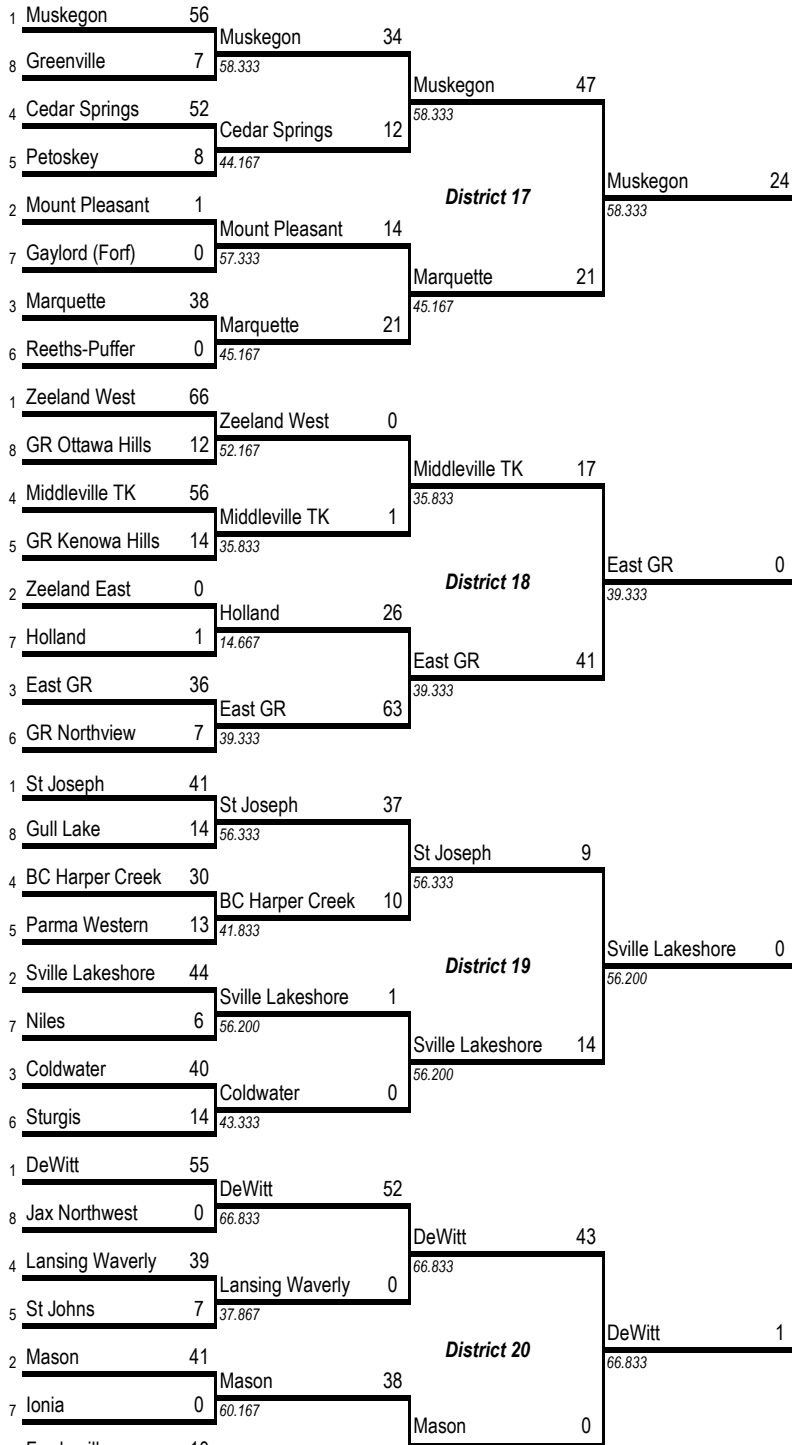

DISTRICT 1ST RD

DISTRICT SEMIS

DISTRICT FINALS

REGIONALS

SEMIFINALS

SEMIFINALS

REGIONALS

DISTRICT FINALS

DISTRICT SEMIS

DISTRICT 1ST RD

# DIVISION 3

11-Player Football

3	Fowlerville	10		
			Fowlerville	13
				60.167
6	Haslett	0		
				42.400

For game dates, times and locations, visit [MHSAA.com](http://MHSAA.com).

			Marysville	21
				marysville 3
				48.667
			17	
				42.000
			12	
			Harper Woods	6